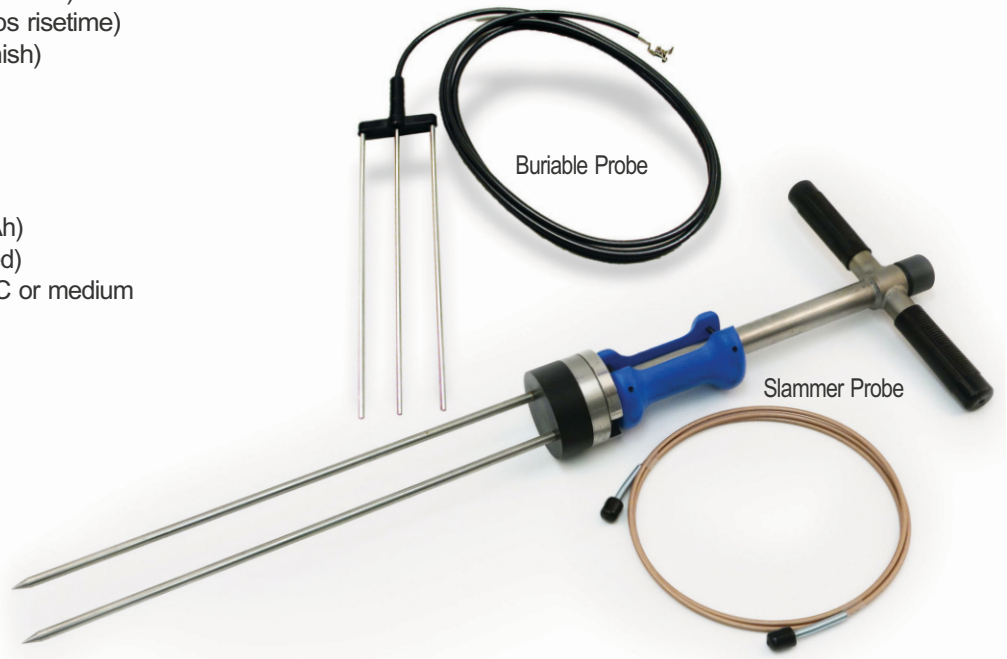

System Accessories

- External solar panel/battery pack (20,000 mAh)
- Portable wireless direct printer (no PC needed)
- Specialized waveguides for unique length, EC or medium
- Waveguide lengths from 8 cm to 60 cm

ask for a quote today!
sales@soilmoisture.com